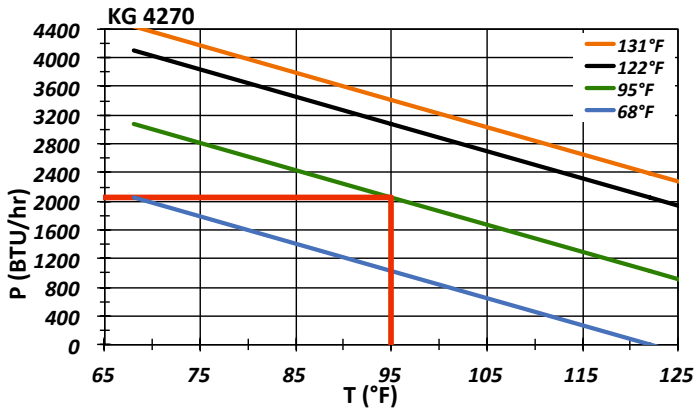

Performance graphs

KG 4270 / 71 external