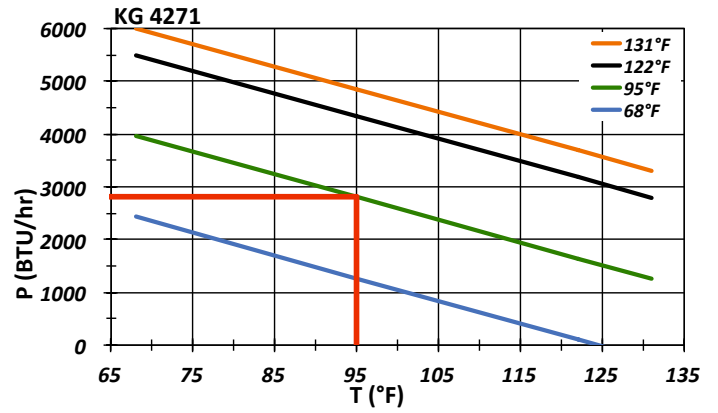

Performance graphs

KG 4270 / 71 external