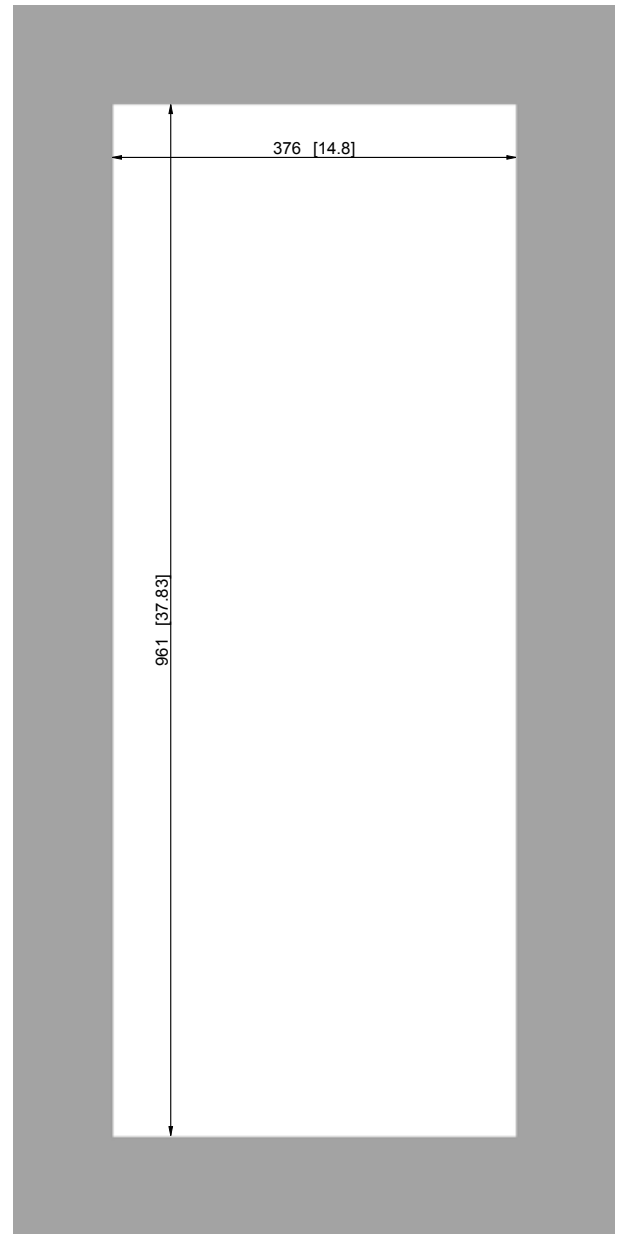

Performance graphs

KG 4270 / 71 external

recessed

rear view

Mounting templates SlimLine

KG 4271 external

KG 4271 external / recessed