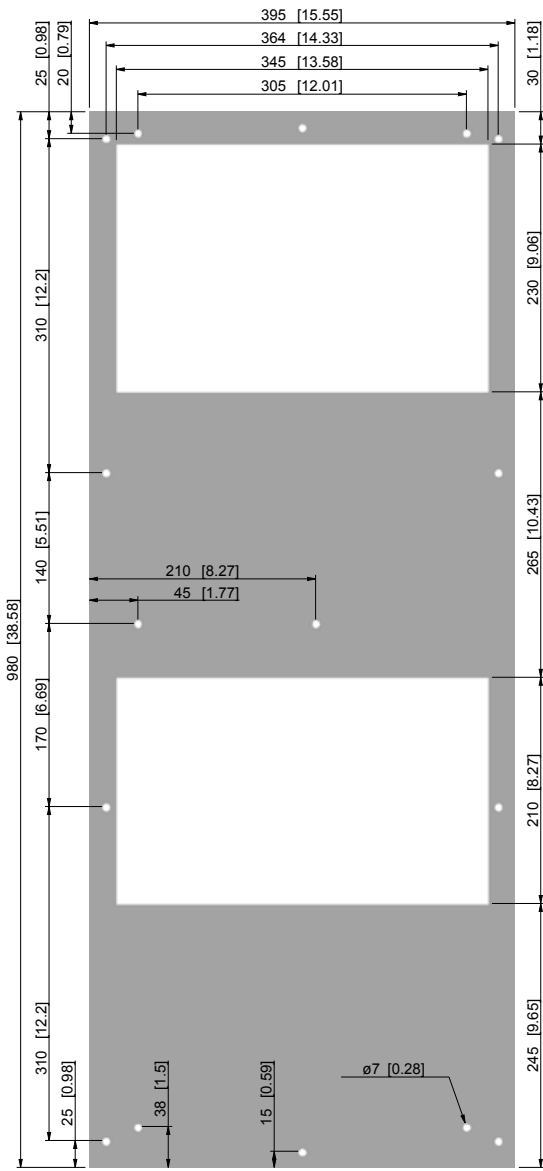

KG 4270, KG 4271						
Type	KG 4270 - 230V	KG 4270 - 120V	KG 4270 - 400V	KG 4271 - 230V	KG 4271 - 120V	KG 4271 - 400V
Order number	42700001	42701001	42702001	42710001	42711001	42712001
Order number stainless steel 304 (V2A)	42XXX02					
Cooling capacity 95F / 95F	2,050 BTU		3,020 BTU		2,800 BTU	3,020 BTU
Cooling capacity 95F / 122F	2,050 BTU		3,300 BTU			
Compressor type	Rotary piston compressor					
Operating temperature range	50°F - 122°F			50°F - 131°F		
Setting range	68°F - 122°F					
Ambient / cabinet air flow	200 / 100 cfm			188 / 171 cfm		
Mounting	external / recessed					
Dimensions A x B x C (D)	31.89 x 15.55 x 5.71 (0.98) inch			38.58 x 15.55 x 5.71 (0.98) inch		
Housing material / color	Mild steel, powder coated, RAL 7035					
Weight	66 lbs.		73 lbs.		84 lbs.	
ELECTRICAL DATA						
Voltage / Frequency	230 V ~ 50/60 Hz	120 V ~ 60 Hz	400/460 V - 50/60 Hz 2~	230 V ~ 50/60 Hz	120 V ~ 60 Hz	380/415 V - 50 Hz 3~ 400/460 V - 60 Hz 3~
Current 95F / 95F	2.3 A @ 50 Hz 2.5 A @ 60 Hz	5.2 A @ 60 Hz	1.5 A @ 50/60 Hz	3.3 A @ 50 Hz 3.7 A @ 60 Hz	7.2 A @ 60 Hz	1.4 A @ 50/60 Hz
Starting current	5.8 A	15.2 A	4 A	15.5 A	37 A	8.2 A
Max. current	3 A	7 A	2.1 A	4.3 A	8.7 A	2.9 A
Nominal power 95F / 95F	440 W @ 50 Hz 480 W @ 60 Hz	570 W @ 60 Hz	550 W @ 50 Hz 570 W @ 60 Hz	660 W @ 50 Hz 760 W @ 60 Hz	755 W @ 60 Hz	660 W @ 50 Hz 760 W @ 60 Hz
Max. power	575 W	700 W		850 W	905 W	840 W
Fuse rating	6 A (T)	16 A (T)	2 x 3 A (T)	10 A (T)	16 A (T)	3 x 6 A (T)
Connection	Connection terminal block					
NEMA rating	Type 12					
Certification	CE, RoHS, cURus					

Performance graphs

KG 4270 / 71 external

recessed

rear view

Mounting templates SlimLine

KG 4271 external

KG 4271 external / recessed