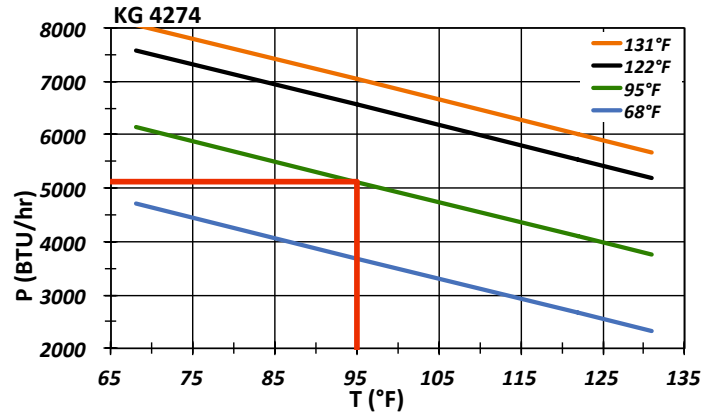

Performance graphs

KG 4272 / 4274 external