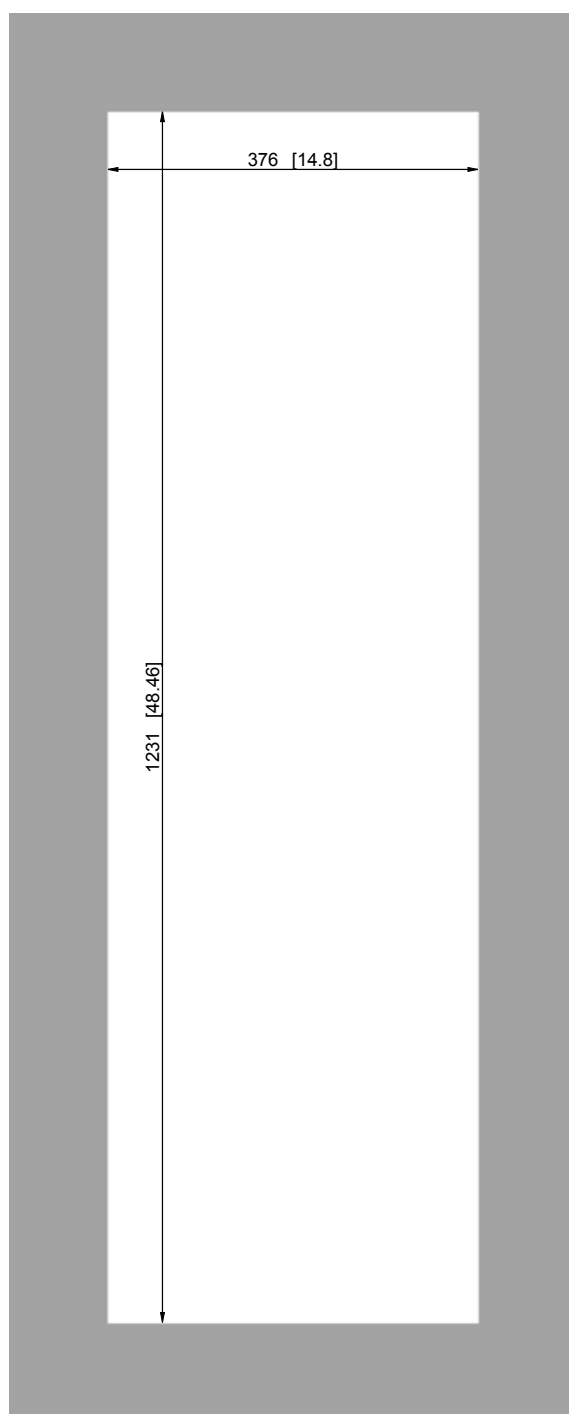

Performance graphs

KG 4272 / 4274 external

recessed

rear view

For mounting templates please refer to page 19, 20

Mounting templates SlimLine

KG 4272 external

KG 4272 external / recessed