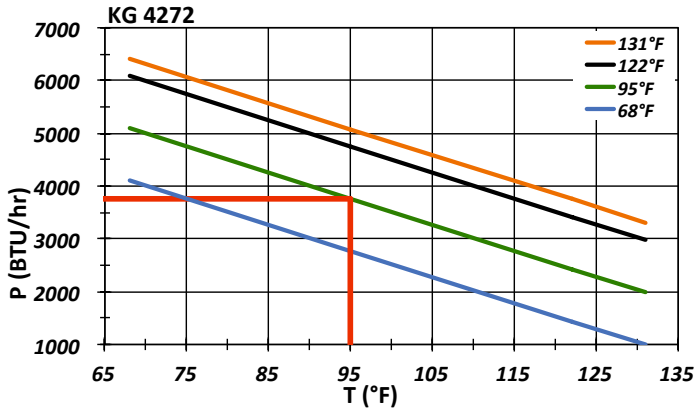

Performance graphs

KG 4272 / 4274 external