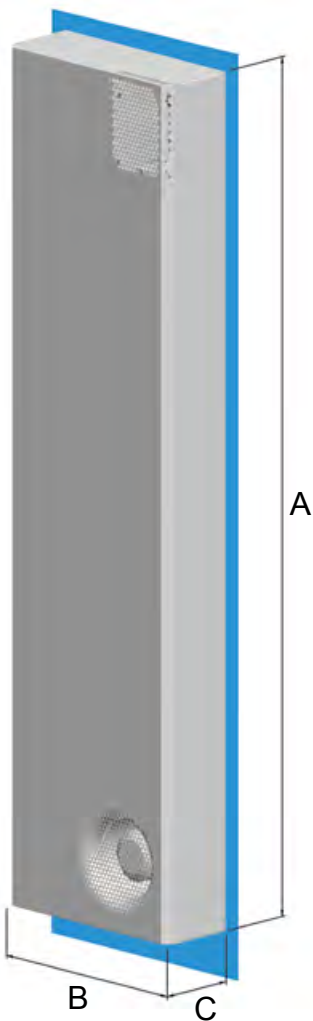

Performance graphs

KG 4272 / 4274 external