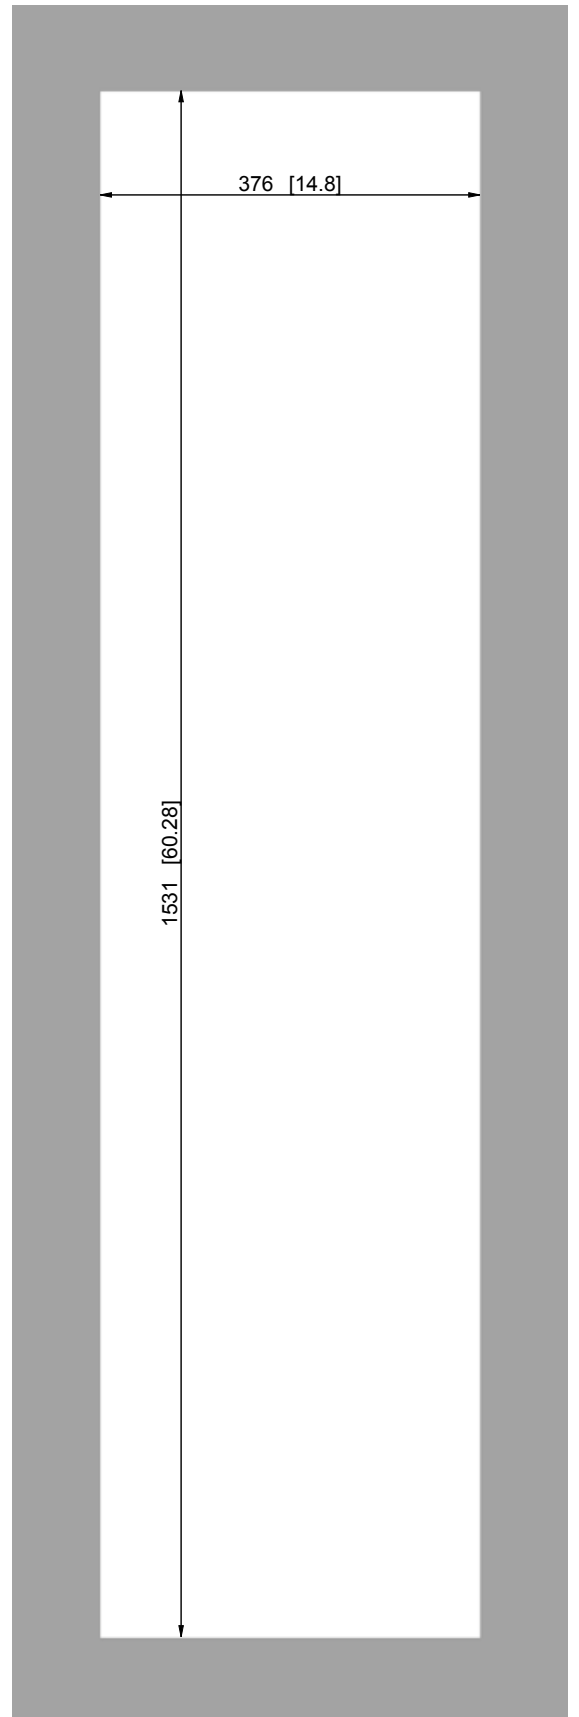

KG 4274 recessed