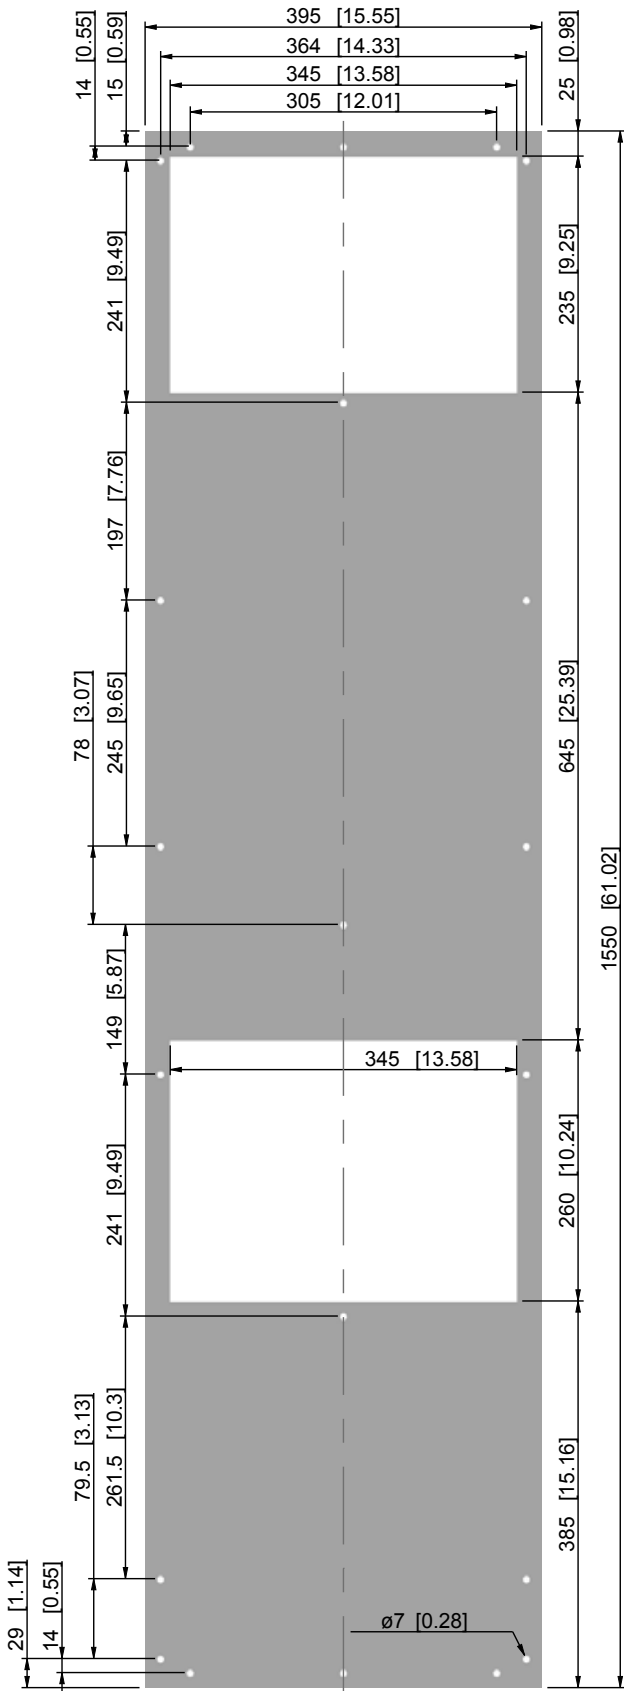

Mounting templates SlimLine

KG 4274 external