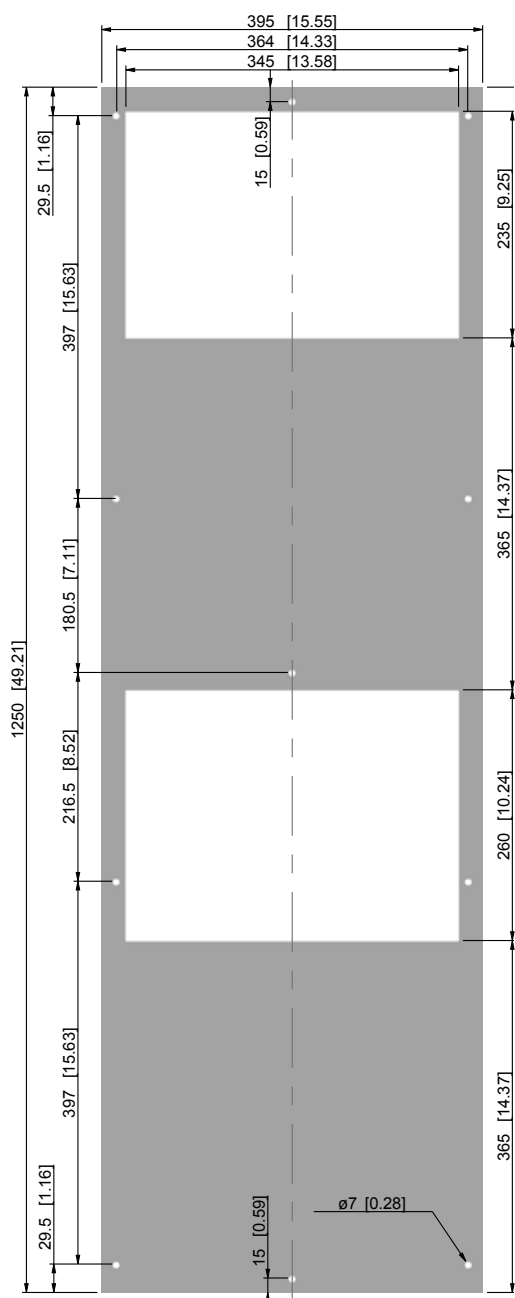

KG 4272, KG 4274						
Type	KG 4272-230V	KG 4272-120V	KG 4272-400V	KG 4274-230V	KG 4274-120V	KG 4274-400V
Order number	42720001	42721001	42722001	42740001	42741001	42742001
Order number stainless steel 304 (V2A)	42XXX02					
Cooling capacity 95F / 95F	4,095 BTU	3,750 BTU	4,095 BTU	5,120 BTU	4,775 BTU	5,120 BTU
Cooling capacity 95F / 122F	2,900 BTU	2,730 BTU	2,900 BTU	5,660 BTU		
Compressor type	Rotary piston compressor					
Operating temperature range	50°F - 131°F					
Setting range	68°F - 122°F					
Ambient / cabinet air flow	253 / 118 cfm					
Mounting	external / recessed					
Dimensions A x B x C (D)	49.21 x 15.55 x 5.71 (0.98) inch			61.02 x 15.55 x 5.71 (0.98) inch		
Housing material / color	Mild steel, powder coated, RAL 7035					
Weight	88 lbs.		90 lbs.		110 lbs.	
ELECTRICAL DATA						
Voltage / Frequency	230 V ~ 50/60 Hz	120 V ~ 60 Hz	380/415 V - 50 Hz 3~ 400/460 V - 60 Hz 3~	230 V ~ 50/60 Hz	120 V ~ 60 Hz	380/415 V - 50 Hz 3~ 400/460 V - 60 Hz 3~
Current 95F / 95F	3.4 A @ 50 Hz 4.1 A @ 60 Hz	8.0 A @ 60 Hz	1.6 A @ 50 Hz 1.5 A @ 60 Hz	4.3 A @ 50 Hz 5.5 A @ 60 Hz	8.8 A @ 60 Hz	1.8 A @ 50 Hz 2.0 A @ 60 Hz
Starting current	15.5 A	37 A	8.2 A	22 A	37 A	13 A
Max. current	4.5 A	10.0 A	1.8 A	7.0 A	12.1 A	3.2 A
Nominal power 95F / 95F	740 W @ 50 Hz 865 W @ 60 Hz	900 W @ 60 Hz	830 W @ 50 Hz 850 W @ 60 Hz	1.00 kW @ 50 Hz 1.23 kW @ 60 Hz	1.0 kW @ 60 Hz	1.00 kW @ 50 Hz 1.21 kW @ 60 Hz
Max. power	1.04 kW	1.1 kW	1.04 kW	1.58 kW	1.34 kW	1.53 kW
Fuse rating	10 A (T)	16 A (T)	3 x 6 A (T)	10 A (T)	16 A (T)	3 x 6 A (T)
Connection	Connection terminal block					
NEMA rating	Type 12					
Certification	CE, RoHS, cURus					

Performance graphs

KG 4272 / 4274 external

recessed

rear view

For mounting templates please refer to page 19, 20

Mounting templates SlimLine

KG 4272 external

KG 4272 external / recessed