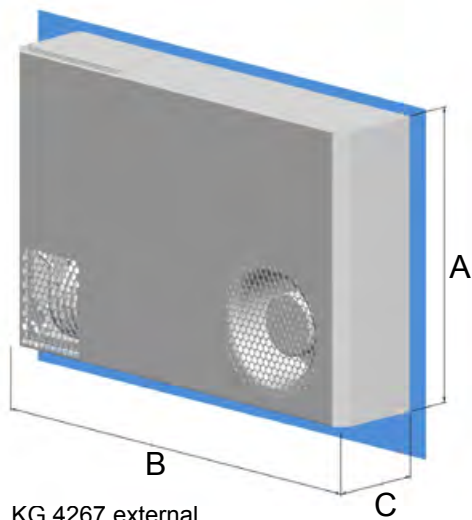

## External or recessed mounting

- ✓ Cooling capacities: 1,125 and 1,450 BTU
- ✓ Completely filterless, no need for any filter media
- ✓ Virtually maintenance free
- ✓ Only 4.3 inch deep therefore the slimmest air conditioners on the market
- ✓ NEMA 4X upgrade covers for stainless steel versions, please refer to page 42
- ✓ Assembly parts, mounting template and condensation kit included

KG 4266, KG 4267				
Type	KG 4266-230V	KG 4266-120V	KG 4267-230V	KG 4267-120V
Order number	42660001	42661001	42670001	42671001
Order number stainless steel 304 (V2A)	42XXX02			
Cooling capacity 95F / 95F	1,125 BTU		1,450 BTU	1,360 BTU
Cooling capacity 95F / 122F	1,060 BTU			
Compressor type	Rotary piston compressor			
Operating temperature range	50°F - 122°F			
Setting range	68°F - 122°F			
Ambient / cabinet air flow	100 / 74 cfm		127 / 68 cfm	
Mounting	external / recessed			
Dimensions A x B x C (D)	20.47 x 10.63 x 4.33 (0.98) inch		3.39 x 20.47 x 4.33 (0.98) inch	
Housing material / color	Mild steel, powder coated, RAL 7035			
Weight	29 lbs.		33 lbs.	
<b>ELECTRICAL DATA</b>				
Voltage / Frequency	230 V ~ 50/60 Hz	120 V ~ 60 Hz	230 V ~ 50/60 Hz	120 V ~ 60 Hz
Current 95F / 95F	1.5 A @ 50 Hz 1.6 A @ 60 Hz	3.2 A @ 60 Hz	1.6 A @ 50 Hz 1.5 A @ 60 Hz	3.2 A @ 60 Hz
Starting current	3.2 A	7.1 A	3.2 A	7.4 A
Max. current	1.8 A	4.2 A	1.8 A	4.2 A
Nominal power 95F / 95F	315 W @ 50 Hz 335 W @ 60 Hz	315 W @ 60 Hz	350 W @ 50 Hz 346 W @ 60 Hz	350 W @ 60 Hz
Max. power	375 W		410 W	
Fuse rating	6 A (T)			
Connection	Connection terminal block			
NEMA rating	Type 12			
Certification	CE, RoHS, cURus			

### Performance graphs

KG 4266 external

recessed

rear view

KG 4267 external

recessed

rear view

For mounting templates please refer to page 16