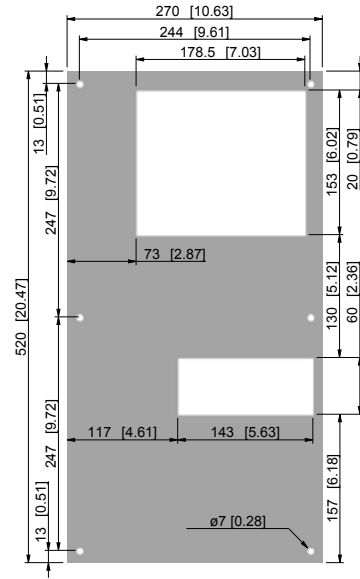

Mounting templates SlimLine

KG 4266 external