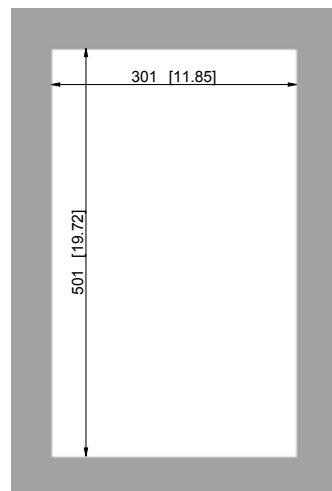

# Mounting templates SlimLine

KG 4266 external

KG 4266 external / recessed

KG 4267 external

KG 4267 external / recessed

KG 4268 external

KG 4268 external / recessed

KG 4269 external