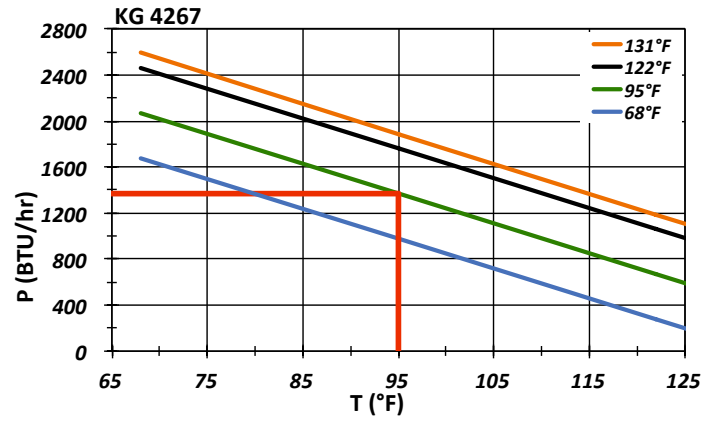

Performance graphs

KG 4266 external