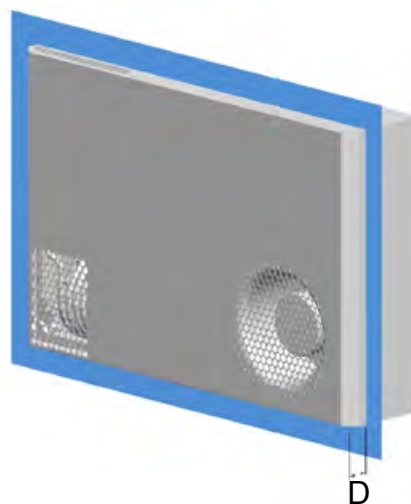

Performance graphs

rear view

recessed

For mounting templates please refer to page 16