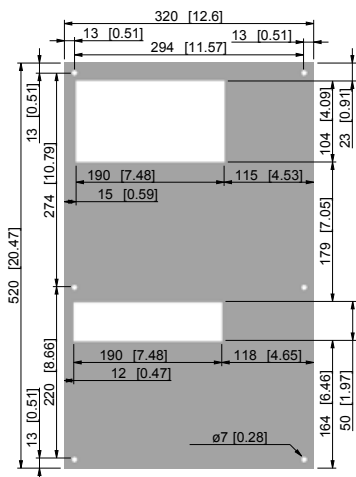

KG 4266, KG 4267				
Type	KG 4266-230V	KG 4266-120V	KG 4267-230V	KG 4267-120V
Order number	42660001	42661001	42670001	42671001
Order number stainless steel 304 (V2A)	42XXX02			
Cooling capacity 95F / 95F	1,125 BTU		1,450 BTU	1,360 BTU
Cooling capacity 95F / 122F	1,060 BTU			
Compressor type	Rotary piston compressor			
Operating temperature range	50°F - 122°F			
Setting range	68°F - 122°F			
Ambient / cabinet air flow	100 / 74 cfm		127 / 68 cfm	
Mounting	external / recessed			
Dimensions A x B x C (D)	20.47 x 10.63 x 4.33 (0.98) inch		3.39 x 20.47 x 4.33 (0.98) inch	
Housing material / color	Mild steel, powder coated, RAL 7035			
Weight	29 lbs.		33 lbs.	
<b>ELECTRICAL DATA</b>				
Voltage / Frequency	230 V ~ 50/60 Hz	120 V ~ 60 Hz	230 V ~ 50/60 Hz	120 V ~ 60 Hz
Current 95F / 95F	1.5 A @ 50 Hz 1.6 A @ 60 Hz	3.2 A @ 60 Hz	1.6 A @ 50 Hz 1.5 A @ 60 Hz	3.2 A @ 60 Hz
Starting current	3.2 A	7.1 A	3.2 A	7.4 A
Max. current	1.8 A	4.2 A	1.8 A	4.2 A
Nominal power 95F / 95F	315 W @ 50 Hz 335 W @ 60 Hz	315 W @ 60 Hz	350 W @ 50 Hz 346 W @ 60 Hz	350 W @ 60 Hz
Max. power	375 W		410 W	
Fuse rating	6 A (T)			
Connection	Connection terminal block			
NEMA rating	Type 12			
Certification	CE, RoHS, cURus			

### Performance graphs

KG 4266 external

recessed

rear view

KG 4267 external

recessed

rear view

For mounting templates please refer to page 16

# Mounting templates SlimLine

KG 4266 external

KG 4266 external / recessed

KG 4267 external

KG 4267 external / recessed

KG 4268 external

KG 4268 external / recessed

KG 4269 external