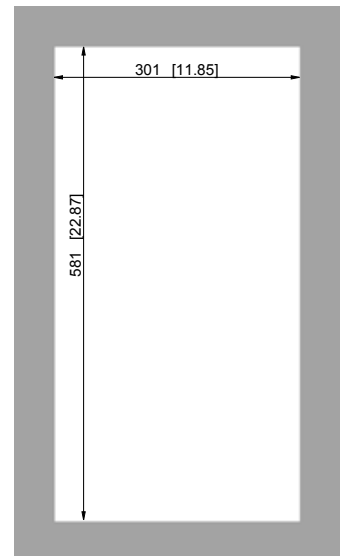

# Mounting templates SlimLine

KG 4266 external

KG 4266 external / recessed

KG 4267 external

KG 4267 external / recessed

KG 4268 external

KG 4268 external / recessed

KG 4269 external