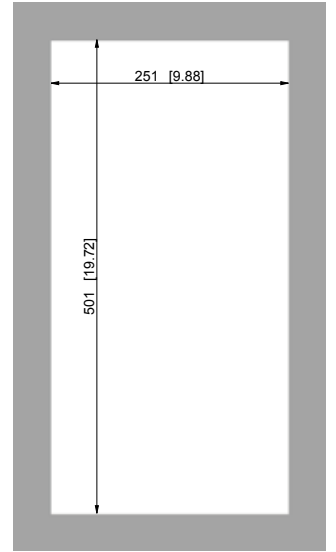

KG 4266 external / recessed