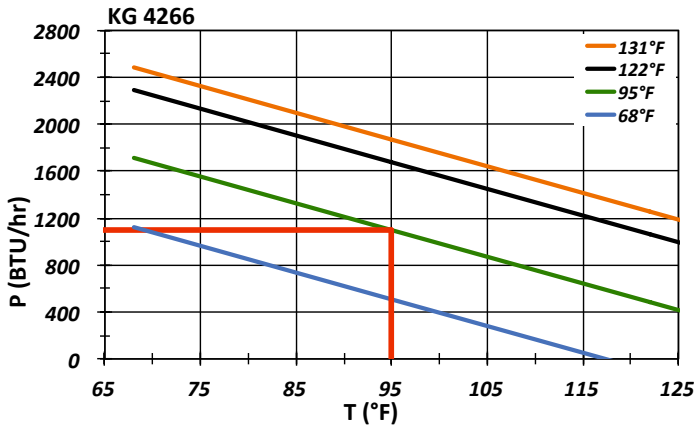

Performance graphs

KG 4266 external