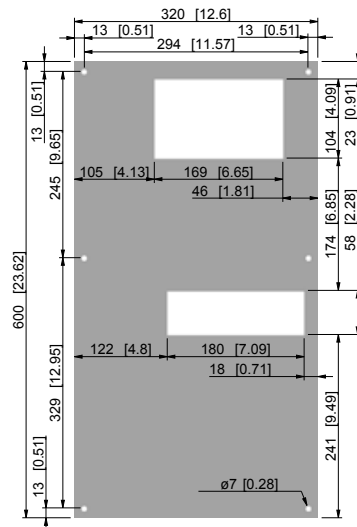

KG 4266, KG 4267				
Type	KG 4266-230V	KG 4266-120V	KG 4267-230V	KG 4267-120V
Order number	42660001	42661001	42670001	42671001
Order number stainless steel 304 (V2A)	42XXX02			
Cooling capacity 95F / 95F	1,125 BTU		1,450 BTU	1,360 BTU
Cooling capacity 95F / 122F	1,060 BTU			
Compressor type	Rotary piston compressor			
Operating temperature range	50°F - 122°F			
Setting range	68°F - 122°F			
Ambient / cabinet air flow	100 / 74 cfm		127 / 68 cfm	
Mounting	external / recessed			
Dimensions A x B x C (D)	20.47 x 10.63 x 4.33 (0.98) inch		3.39 x 20.47 x 4.33 (0.98) inch	
Housing material / color	Mild steel, powder coated, RAL 7035			
Weight	29 lbs.		33 lbs.	
<b>ELECTRICAL DATA</b>				
Voltage / Frequency	230 V ~ 50/60 Hz	120 V ~ 60 Hz	230 V ~ 50/60 Hz	120 V ~ 60 Hz
Current 95F / 95F	1.5 A @ 50 Hz 1.6 A @ 60 Hz	3.2 A @ 60 Hz	1.6 A @ 50 Hz 1.5 A @ 60 Hz	3.2 A @ 60 Hz
Starting current	3.2 A	7.1 A	3.2 A	7.4 A
Max. current	1.8 A	4.2 A	1.8 A	4.2 A
Nominal power 95F / 95F	315 W @ 50 Hz 335 W @ 60 Hz	315 W @ 60 Hz	350 W @ 50 Hz 346 W @ 60 Hz	350 W @ 60 Hz
Max. power	375 W		410 W	
Fuse rating	6 A (T)			
Connection	Connection terminal block			
NEMA rating	Type 12			
Certification	CE, RoHS, cURus			

# Mounting templates SlimLine

KG 4266 external

KG 4266 external / recessed

KG 4267 external

KG 4267 external / recessed

KG 4268 external

KG 4268 external / recessed

KG 4269 external