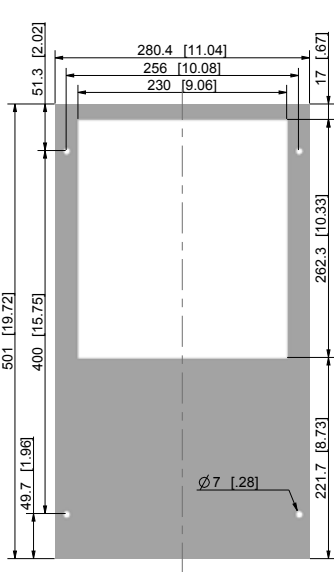

Mounting templates ComPact Line

KG 4304 external