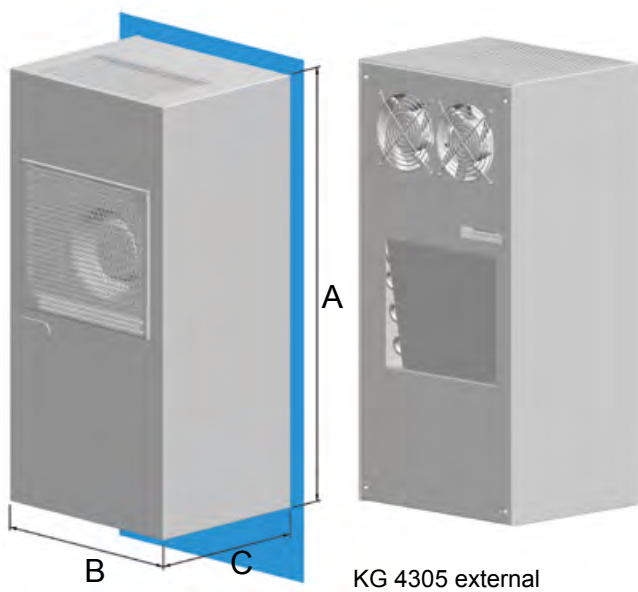

Performance graphs

For mounting templates please refer to page 32