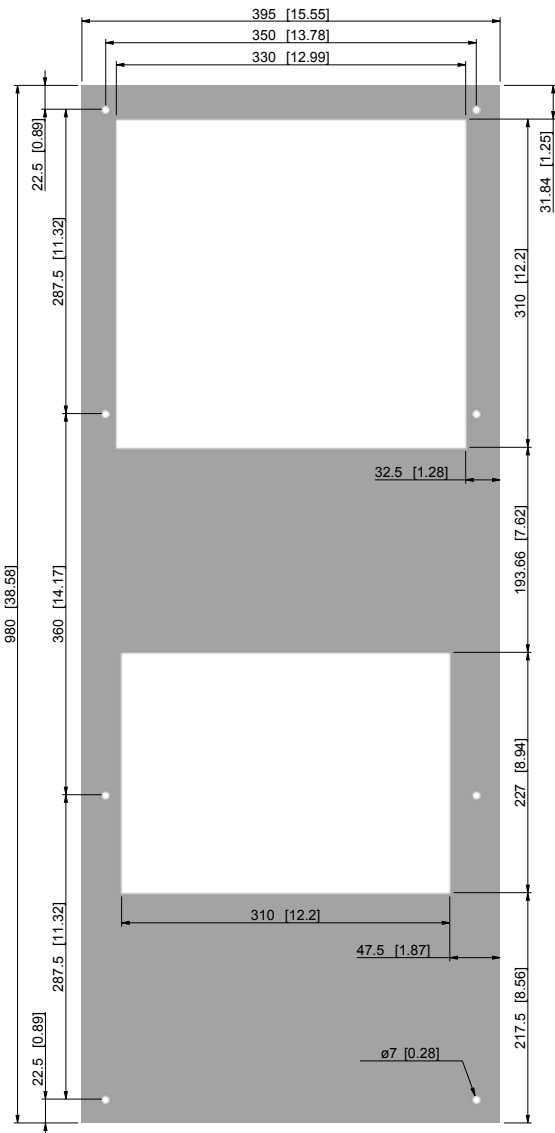

KG 4304, KG 4305						
Type	KG 4304-230V	KG 4304-120V	KG 4304-400V	KG 4305-230V	KG 4305-120V	KG 4305-400V
Order number external	43040001	43041001	43042001	43050001	43051001	43052001
Order number recessed				43050081	43051081	43052081
Order number stainless steel 304 (V2A)	43XXXX2 / 43XXXX26					
Cooling capacity 95F / 95F		1,230 BTU			2,120 BTU	
Cooling capacity 95F / 122F		1,090 BTU			1,880 BTU	
Compressor type	Reciprocating compressor					
Operating temperature range	50°F - 131°F					
Setting range	68°F - 122°F					
Ambient / cabinet air flow	53 / 68 cfm			256 / 118 cfm		
Mounting	external / recessed (3.5 inch)					
Dimensions A x B x C external	19.7 x 11 x 7.9 inch			25.6 x 12.4 x 10.2 inch		
Dimensions A x B x C (D) recessed	On request			28 x 14.6 x 10.2 (6.7) inch		
Housing material / color	Mild steel, powder coated, RAL 7035					
Weight	40 lbs.	57 lbs.		61 lbs.	74 lbs.	
<b>ELECTRICAL DATA</b>						
Voltage / Frequency	230 V ~ 50/60 Hz	120 V ~ 60 Hz	400/460 V ~ 50/60 Hz 2~	230 V ~ 50/60 Hz	120 V ~ 60 Hz	400/460 V ~ 50/60 Hz 2~
Current 95F / 95F	1.9 A @ 50 Hz 2.0 A @ 60 Hz	4.4 A	1.1 / 1.0 A	2.1 A @ 50/60 Hz	4.4 A	1.4 / 1.2 A
Starting current	6.1 A	12.5 A	3.8 A	9.8 A	19.1 A	4.3 A
Max. current	2.8 A	5.4 A	1.4 / 1.3 A	2.5 A	5.3 A	1.6 / 1.4 A
Nominal power 95F / 95F	335 W @ 50 Hz 380 W @ 60 Hz	440 W		370 W @ 50 Hz 400 W @ 60 Hz	440 W	
Max. power	550 W			510 W	560 W	
Fuse rating	6 A (T)	10 A (T)	2 x 3.6 A (T)	6 A (T)	10 A (T)	2 x 3.6 A (T)
Connection	Connection terminal block					
NEMA rating	Type 12					
Certification	CE, RoHS, cURus					

## Performance graphs

For mounting templates please refer to page 32

# Mounting templates ComPact Line

KG 4304 external

KG 4305 / 08 / 09 / 10 external

KG 4305 / 08 / 09 / 10 recessed

KG 4315 / 20 external

KG 4315 / 20 recessed