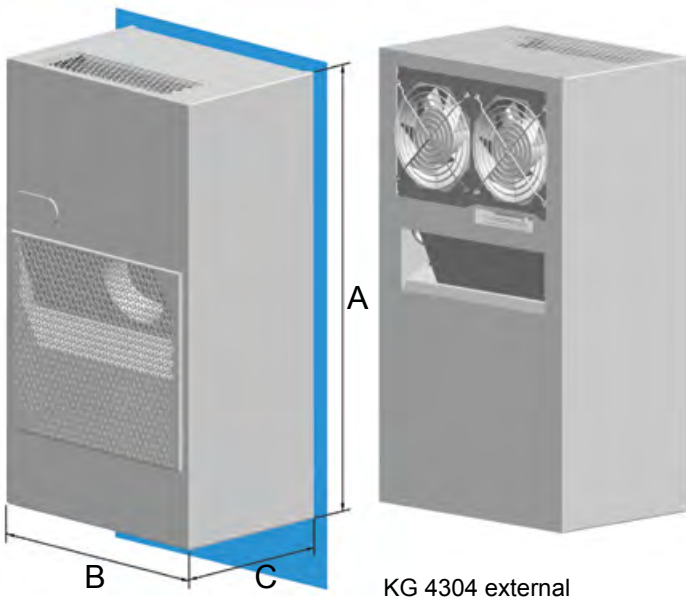

Performance graphs

For mounting templates please refer to page 32