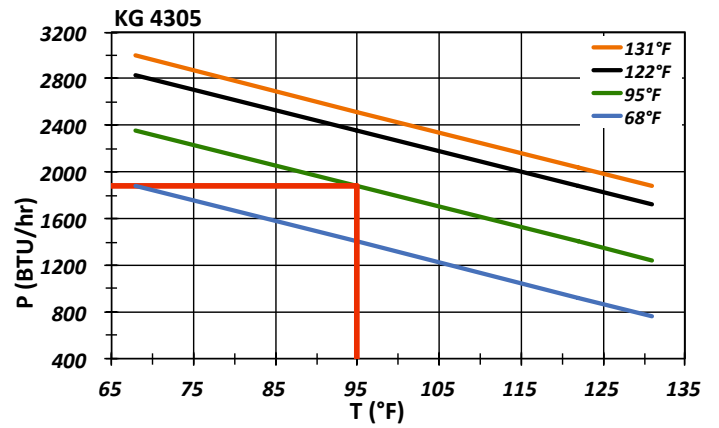

Performance graphs

For mounting templates please refer to page 32