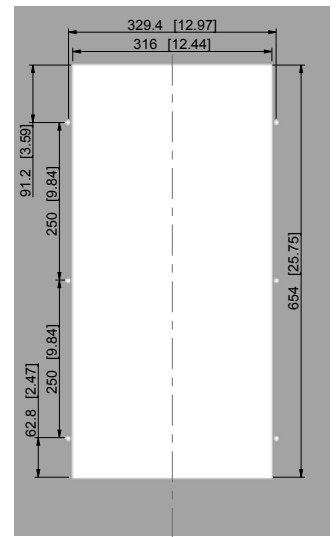

KG 4305 / 08 / 09 / 10 recessed