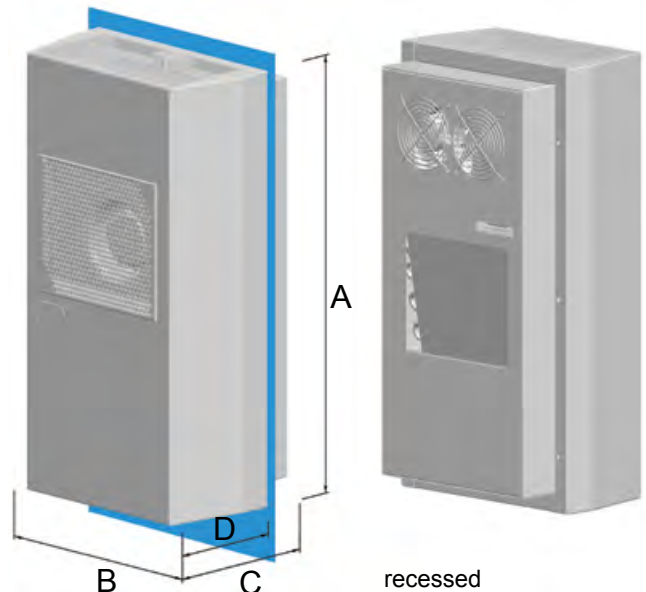

Performance graphs

For mounting templates please refer to page 32