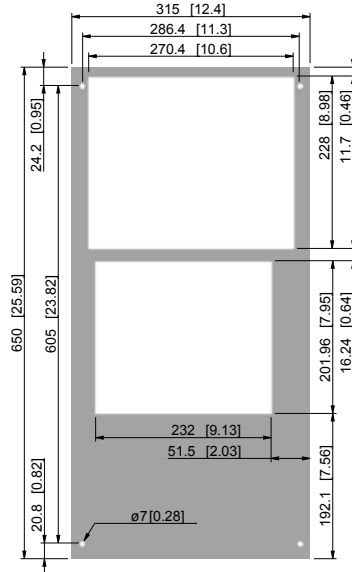

KG 4305 / 08 / 09 / 10 external