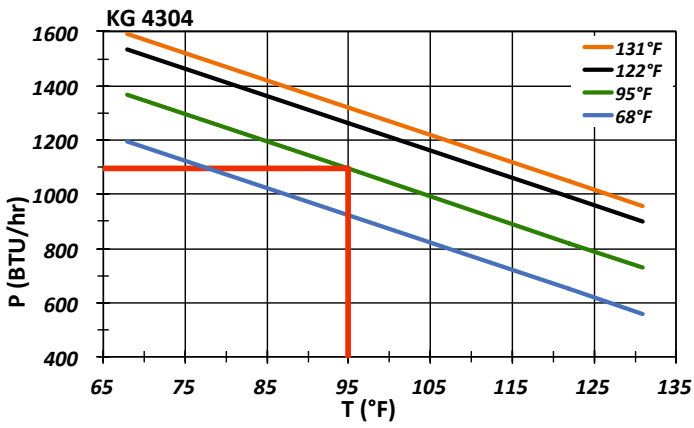

Performance graphs

For mounting templates please refer to page 32