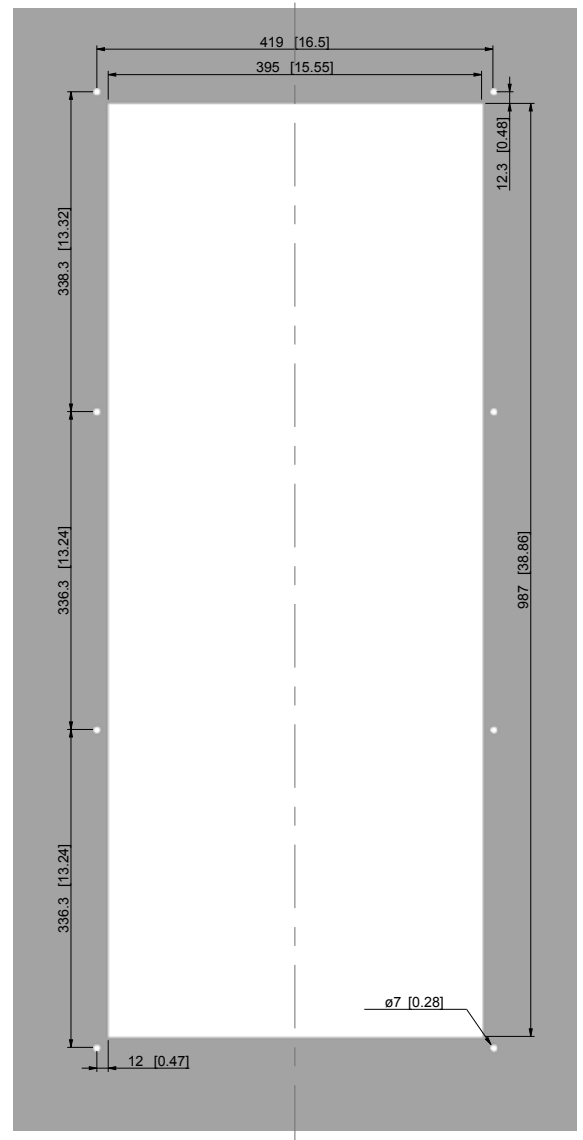

KG 4304, KG 4305						
Type	KG 4304-230V	KG 4304-120V	KG 4304-400V	KG 4305-230V	KG 4305-120V	KG 4305-400V
Order number external	43040001	43041001	43042001	43050001	43051001	43052001
Order number recessed				43050081	43051081	43052081
Order number stainless steel 304 (V2A)	43XXXX2 / 43XXXX26					
Cooling capacity 95F / 95F		1,230 BTU			2,120 BTU	
Cooling capacity 95F / 122F		1,090 BTU			1,880 BTU	
Compressor type	Reciprocating compressor					
Operating temperature range	50°F - 131°F					
Setting range	68°F - 122°F					
Ambient / cabinet air flow	53 / 68 cfm			256 / 118 cfm		
Mounting	external / recessed (3.5 inch)					
Dimensions A x B x C external	19.7 x 11 x 7.9 inch			25.6 x 12.4 x 10.2 inch		
Dimensions A x B x C (D) recessed	On request			28 x 14.6 x 10.2 (6.7) inch		
Housing material / color	Mild steel, powder coated, RAL 7035					
Weight	40 lbs.	57 lbs.		61 lbs.	74 lbs.	
<b>ELECTRICAL DATA</b>						
Voltage / Frequency	230 V ~ 50/60 Hz	120 V ~ 60 Hz	400/460 V ~ 50/60 Hz 2~	230 V ~ 50/60 Hz	120 V ~ 60 Hz	400/460 V ~ 50/60 Hz 2~
Current 95F / 95F	1.9 A @ 50 Hz 2.0 A @ 60 Hz	4.4 A	1.1 / 1.0 A	2.1 A @ 50/60 Hz	4.4 A	1.4 / 1.2 A
Starting current	6.1 A	12.5 A	3.8 A	9.8 A	19.1 A	4.3 A
Max. current	2.8 A	5.4 A	1.4 / 1.3 A	2.5 A	5.3 A	1.6 / 1.4 A
Nominal power 95F / 95F	335 W @ 50 Hz 380 W @ 60 Hz	440 W		370 W @ 50 Hz 400 W @ 60 Hz	440 W	
Max. power	550 W			510 W	560 W	
Fuse rating	6 A (T)	10 A (T)	2 x 3.6 A (T)	6 A (T)	10 A (T)	2 x 3.6 A (T)
Connection	Connection terminal block					
NEMA rating	Type 12					
Certification	CE, RoHS, cURus					

## Performance graphs

For mounting templates please refer to page 32

# Mounting templates ComPact Line

KG 4304 external

KG 4305 / 08 / 09 / 10 external

KG 4305 / 08 / 09 / 10 recessed

KG 4315 / 20 external

KG 4315 / 20 recessed